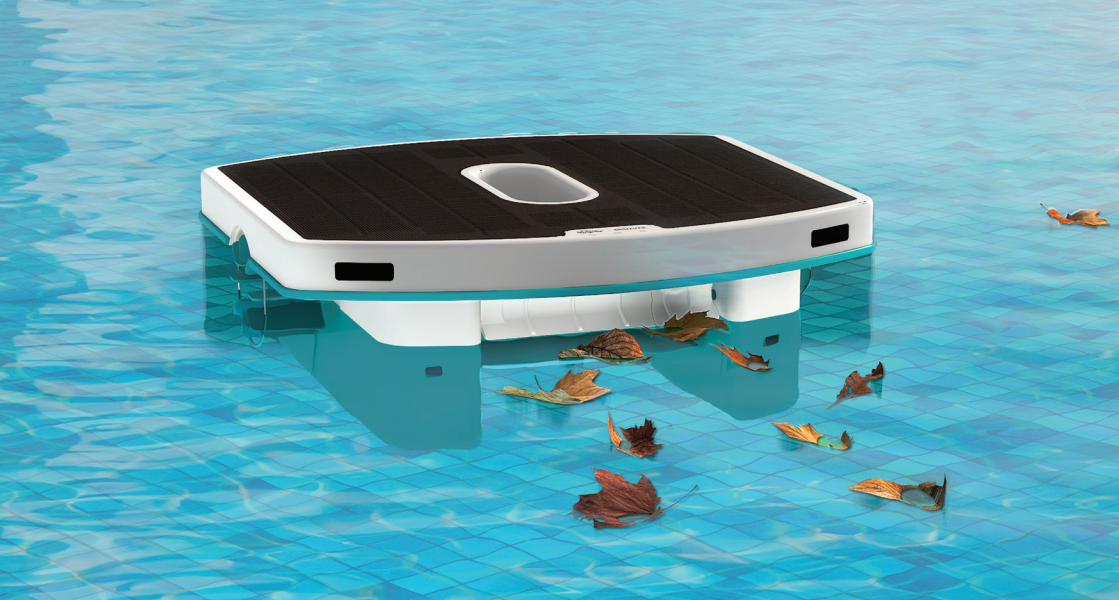

Dolphin™ | **skimmi™**

Automated Solar-Powered Robotic Pool Skimmer

Smart Sensors

Above and underwater Infra-Red sensors ensure seamless operation and obstacles detection.

Full Coverage

Cleans the entire pool quickly, and removes debris that clings to walls.

Smart Solar Recharge

Auto sun-detection allows Skimmi to find sunny places in the pool to recharge itself.

maytronics

Forget about the net

Experience effortless pool maintenance with **Skimmi** - the advanced yet user-friendly robotic pool skimmer.

Equipped with an automatic navigation algorithm and smart sensors, **Skimmi** safely paddles around your pool and collects leaves, and other debris.

The **MyDolphin™ Skimmi** mobile app, allows you to monitor and manage cleaning modes, temperature data, solar charging status and manual control, for a clean and crystal-clear pool water.

Skimmi Specifications

Maximum pool size	60ft/20m
Battery	Lithium-Ion battery 35.5 Wh
Charging	Cordless - solar panel
Filter	Fine filter
Cleaning coverage	Water surface
Pool shape	Rectangular, round, freeform, kidney
Warranty	1 year
Motor unit	2 paddle wheels and 1 front debris collection wheel
Bluetooth App	MyDolphin™ Skimmi